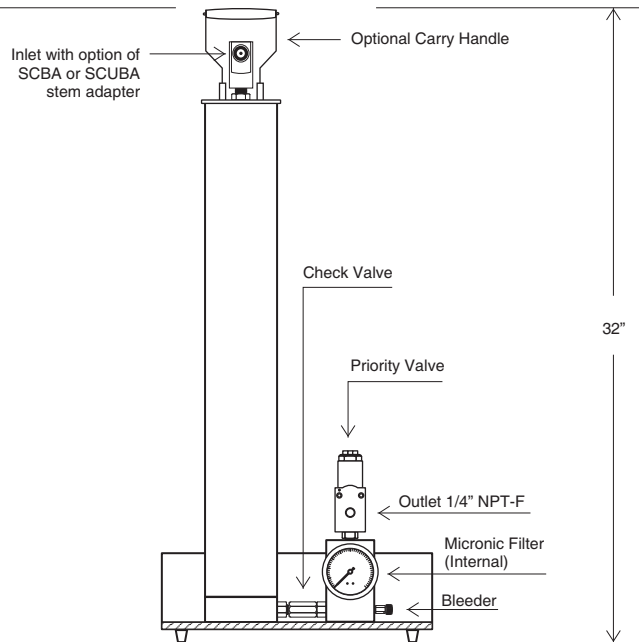

Allow 22" Overhead Clearance For Cartridge Change

Side View

Top View